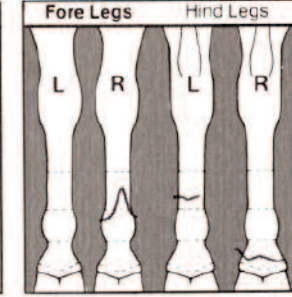

Face

Star

Strip or Blaze

Snip

Upper Lip, Lower Lip and Chin

Legs

Front View

Right Side

Hind View

Left Side

Stocking
Sock
Fetlock
Pastern
Coronet

Freeze Mark

Markings

RIGHT FORE LEG. RIGHT HIND LEG. LEFT HIND LEG.

Pedigree

Blood type on permanent record and parentage verified to Sire and Dam through blood type testing.